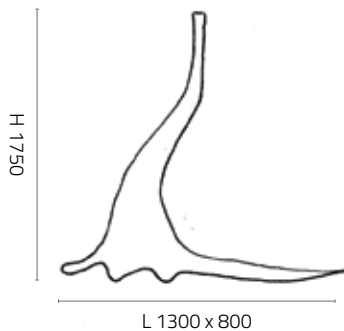

PENELOPE COVERED

VP.1001/RB	Covered in a bordeaux crocheted fire-retardant fabric.	
VP.1001/NR	Covered in a glossy black crocheted fire-retardant fabric.	
VP.1001/GR	Covered in a glossy grey crocheted fire-retardant fabric.	
VP.1001/BI	Covered in a white crocheted fire-retardant fabric.	
VP.1001/AV	Covered in a ivory crocheted fire-retardant fabric.	
VP.1001/VARIOUS	Covered in a available colour crocheted fire-retardant fabric.	
VP.1001/ONREQUEST	Covered in a colour on request crocheted fire-retardant fabric.	

PENELOPE LED BULB

LP.1001	Optional decorative led globo bulb 3/4 satin dimmable. E27 LED 7,5W DIMMABLE - 230V - 806 LUMEN - 3000 K ENERGY CLASS FROM E TO A ++