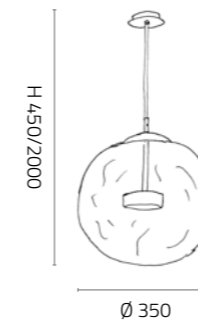

LAGUNA HANGING LAMP

SS.1017/G/T/NR	Hanging lamp with transparent glass Ø 350 mm. Wrinkled matt black frame and white canopy.	
SS.1017/G/T/BN	Hanging lamp with transparent glass Ø 350 mm. Wrinkled matt white frame and white canopy.	
SS.1017/G/T/BRS	Hanging lamp with transparent glass Ø 350 mm. Dark antique brass frame and white canopy.	
SS.1017/G/T/OO	Hanging lamp with transparent glass Ø 350 mm. Matt gold frame and white canopy.	
SS.1017/G/F/NR	Hanging lamp with smokey glass Ø 350 mm. Wrinkled matt black frame and white canopy.	
SS.1017/G/F/BN	Hanging lamp with smokey glass Ø 350 mm. Wrinkled matt white frame and white canopy.	
SS.1017/G/F/BRS	Hanging lamp with smokey glass Ø 350 mm. Dark antique brass frame and white canopy.	
SS.1017/G/F/OO	Hanging lamp with smokey glass Ø 350 mm. Matt gold frame and white canopy.	

2 led 13,3+6,7 W - 24V - 2016+958 Lumen - 3000K
Driver IP67 100/277 V - CC 700mA.
15/30W

DIMMABLE

IP20 CE