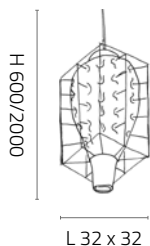

1 x E27 max 60W - 230V  
ENERGY CLASS FROM E TO A++  
**BULB NOT INCLUDED**

**IP20** CE

---

**ATTIMO HANGING LAMP**

- 
- SS.1014/AC/T/IP** Hanging lamp with transparent Murano glass on a raw steel frame and white canopy.
- 
- SS.1014/AC/AS/IP** Hanging lamp with amber Murano glass on a raw steel frame and white canopy.
- 
- SS.1014/AC/F/IP** Hanging lamp with smokey Murano glass on a raw steel frame and white canopy.
- 
- SS.1014/AC/AM/IP** Hanging lamp with amethyst Murano glass on a raw steel frame and white canopy.
- 
- SS.1014/AC/GR/IP** Hanging lamp with grey Murano glass on a raw steel frame and white canopy.
- 
- SS.1014/AC/DN/IP** Hanging lamp with light blue Murano glass on a raw steel frame and white canopy.
- 
- SS.1014/AC/OC/IP** Hanging lamp with light green Murano glass on a raw steel frame and white canopy.
- 
- SS.1014/AC/BL/IP** Hanging lamp with white Murano glass on a raw steel frame and white canopy.
- 