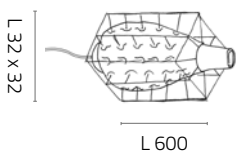

ATTIMO TABLE LAMP

LT.1014/AC/T	Table lamp with transparent Murano glass on a raw steel frame and white canopy.
LT.1014/AC/AS	Table lamp with amber Murano glass on a raw steel frame and white canopy.
LT.1014/AC/F	Table lamp with smokey Murano glass on a raw steel frame and white canopy.
LT.1014/AC/AM	Table lamp with amethyst Murano glass on a raw steel frame and white canopy.
LT.1014/AC/GR	Table lamp with grey Murano glass on a raw steel frame and white canopy.
LT.1014/AC/DN	Table lamp with light blue Murano glass on a raw steel frame and white canopy.
LT.1014/AC/OC	Table lamp with light green Murano glass on a raw steel frame and white canopy.
LT.1014/AC/BL	Table lamp with white Murano glass on a raw steel frame and white canopy.

1 x E27 max 60W - 230V
ENERGY CLASS FROM E TO A++
BULB NOT INCLUDED

IP20 CE