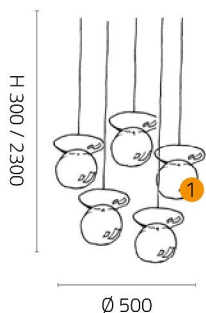

UNICA COMPOSITION 2

SS.1010/ COMPOSITION2

5 - lights hanging lamp. Glossy black chrome.

List of components included:

1	SS.1010/CNL Hanging lamp without canopy. Glossy black chrome.	NR.5
	AL25.1010 Optional power supply. 25W 12V	NR.1

5 x G4 LED max 2W - 12V - 110 Lumen - 3000 K
ENERGY CLASS FROM A TO A ++

BULB NOT INCLUDED

IP20 CE