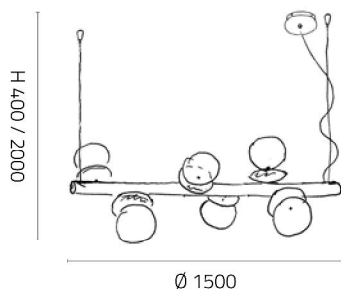

UNICA CHANDELIER

LM.1010/6/CNL

Chandelier with 6 horizontal lights. Glossy black chrome.

6 x G4 LED max 2W - 12V - 110 Lumen - 3000 K
ENERGY CLASS FROM A TO A ++

BULB NOT INCLUDED

IP20 CE