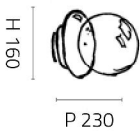

UNICA WALL LAMP

AP.1010/CNL/T

1 - light wall lamp with power supply.
Glossy black chrome.

G4 LED max 2W - 12V - 110 Lumen - 3000 K
ENERGY CLASS FROM A TO A ++

BULB NOT INCLUDED

IP20 CE