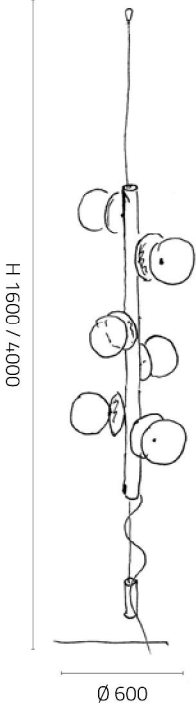

UNICA HANGING FLOOR LAMP

PN.1010/6/CNL

Hanging floor lamp with 6 lights.
Glossy black chrome.

6 x G4 LED max 2W - 12V - 110 Lumen - 3000 K
ENERGY CLASS FROM A TO A ++

BULB NOT INCLUDED

IP20 CE

UNICA HANGING LAMP

SS.1010/CNL

Hanging lamp without canopy.
Glossy black chrome.

G4 LED max 2W - 12V - 110 Lumen - 3000 K
ENERGY CLASS FROM A TO A ++

BULB NOT INCLUDED

IP20 CE

UNICA TABLE LAMP

LT.1010/CNL

1 - light table lamp with power supply on plug, ON/OFF.
Glossy black chrome.

G4 LED max 2W - 12V - 110 Lumen - 3000 K
ENERGY CLASS FROM A TO A ++

BULB NOT INCLUDED

IP20 CE

UNICA WALL LAMP

AP.1010/CNL

1 - light wall lamp without power supply.
Glossy black chrome.

G4 LED max 2W - 12V - 110 Lumen - 3000 K
ENERGY CLASS FROM A TO A ++

BULB NOT INCLUDED

IP20 CE

UNICA WALL LAMP

AP.1010/CNL/T

1 - light wall lamp with power supply.
Glossy black chrome.

G4 LED max 2W - 12V - 110 Lumen - 3000 K
ENERGY CLASS FROM A TO A ++

BULB NOT INCLUDED

IP20 CE