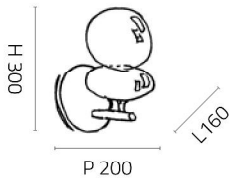

UNICA WALL LAMP

AP.1010/1/CNL/T

1 - light wall lamp with arm and power supply.
Glossy black chrome.

G4 LED max 2W - 12V - 110 Lumen - 3000 K
ENERGY CLASS FROM A TO A ++

BULB NOT INCLUDED

IP20 CE

UNICA CANOPY

RS1.1010/CNL

Canopy 1 - light with power supply.
Glossy black chrome.
POWER SUPPLY 4W - 12V

Ø 125

UNICA CANOPY

RS12.1010/CNL

Canopy for a maximum of 12 lights with power supply.
Glossy black chrome.
POWER SUPPLY 25W - 12V

Ø 250

UNICA DECENTRALISER

DC.1010/CNL

Decentraliser.
Glossy black chromed metal.
POWER SUPPLY 25W - 12V

H 26

Ø 16

UNICA POWER SUPPLY

AL4.1010

Optional power supply.
4W - 12V

UNICA POWER SUPPLY

AL25.1010

Optional power supply.
25W - 12V

UNICA LED BULB

LP.1010

Optional Led bulb.
G4 - LED 2W - 12V - 110 Lumen - 3000 K
ENERGY CLASS FROM A TO A ++