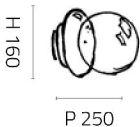

UNICA HANGING FLOOR LAMP

PN.1010/6/CNL

Hanging floor lamp with 6 lights.
Glossy black chrome.

6 x G4 LED max 2W - 12V - 110 Lumen - 3000 K
ENERGY CLASS FROM A TO A ++

BULB NOT INCLUDED

IP20 CE

UNICA HANGING LAMP

SS.1010/CNL

Hanging lamp without canopy.
Glossy black chrome.

G4 LED max 2W - 12V - 110 Lumen - 3000 K
ENERGY CLASS FROM A TO A ++

BULB NOT INCLUDED

IP20 CE

UNICA TABLE LAMP

LT.1010/CNL

1 - light table lamp with power supply on plug, ON/OFF.
Glossy black chrome.

G4 LED max 2W - 12V - 110 Lumen - 3000 K
ENERGY CLASS FROM A TO A ++

BULB NOT INCLUDED

IP20 CE

UNICA WALL LAMP

AP.1010/CNL

1 - light wall lamp without power supply.
Glossy black chrome.

G4 LED max 2W - 12V - 110 Lumen - 3000 K
ENERGY CLASS FROM A TO A ++

BULB NOT INCLUDED

IP20 CE

UNICA WALL LAMP

AP.1010/CNL/T

1 - light wall lamp with power supply.
Glossy black chrome.

G4 LED max 2W - 12V - 110 Lumen - 3000 K
ENERGY CLASS FROM A TO A ++

BULB NOT INCLUDED

IP20 CE