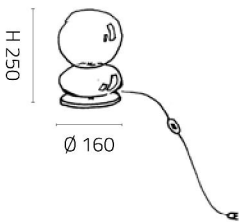

UNICA WALL LAMP

AP.1010/CNL

1 - light wall lamp without power supply.
Glossy black chrome.

G4 LED max 2W - 12V - 110 Lumen - 3000 K
ENERGY CLASS FROM A TO A ++

BULB NOT INCLUDED

IP20 CE

UNICA WALL LAMP

AP.1010/CNL/T

1 - light wall lamp with power supply.
Glossy black chrome.

G4 LED max 2W - 12V - 110 Lumen - 3000 K
ENERGY CLASS FROM A TO A ++

BULB NOT INCLUDED

IP20 CE