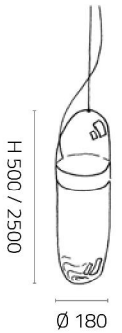

TEMPO HANGING LAMP

SS.1008/OS/AT

Hanging lamp in satin gold with amber/transparent borosilicate glass, without canopy.

SS.1008/CNS/FT

Hanging lamp in satin black chrome with smokey/transparent borosilicate glass, without canopy.

SS.1008/CNS/BT

Hanging lamp in satin black chrome with blue/transparent borosilicate glass, without canopy.

LED 17W DIMMABLE - 230V - 1700 Lumen - 3000 K
ENERGY CLASS FROM A TO A ++

BULB INCLUDED

IP20 CE