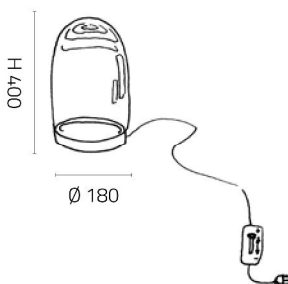

TEMPO TABLE LAMP

LT.1008/OS/T

Table lamp in satin gold with transparent borosilicate glass and ON/OFF dimmer on cable.

LT.1008/CNS/T

Table lamp in satin black chrome with transparent borosilicate glass and ON/OFF dimmer on cable.

LED 17W DIMMABLE - 230V - 1700 Lumen - 3000 K
ENERGY CLASS FROM A TO A ++

BULB NOT INCLUDED

IP20 CE