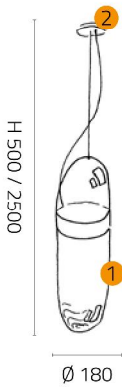

TEMPO HANGING LAMP

SS.1008/CNS/BT/RS1

Hanging lamp in satin black chrome with blue/transparent borosilicate glass.

List of components included:

- 1 SS.1008/CNS/BT Hanging lamp in satin black chrome with blue/transparent borosilicate glass, without canopy. NR.1
- 2 RS1.1008/CNS Canopy, 1 light. Satin black chrome. NR.1

TEMPO CANOPY 1-LIGHT

Ø 125

RS1.1008/OSCanopy, 1 - light.
Satin gold.**RS1.1008/CNS**Canopy, 1 - light.
Satin black chrome.**TEMPO CANOPY 6-LIGHT**

Ø 250

RS6.1008/OSCanopy maximum of 6 lights.
Satin gold.**RS6.1008/CNS**Canopy maximum of 6 lights.
Satin black chrome.**TEMPO DECENTRALISER**