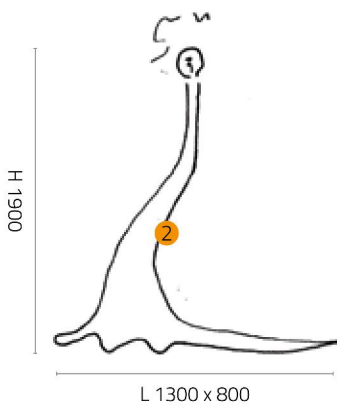

MOCÒ BIG GLASS

Ø 350

VT350.1005/F

Glass ball.
Smokey.

VT350.1005/T

Glass ball.
Transparent.

MOCÒ LED BULB

LP.1005

Optional Led bulb.
GX53 - 9W - 230V - 720 Lumen - 3000 K
ENERGY CLASS FROM A TO A ++

PENELOPE

Painted metal, hand-woven painted netting covered in a crocheted fire-retardant fabric. Switches on with or without remote control. | Metallo verniciato, rete verniciata intrecciata a mano e vestito in tessuto ignifugo lavorato a uncinetto. Accensione con o senza telecomando.

Metal colours

NS

Noir sablé
Noir sablé

Dress colours

RB

Bordeaux
Bordeaux

NR

Glossy black
Nero lucido

GR

Glossy grey
Grigio lucido

BI

White
Bianco

VARIOUS

Available colours
Colori disponibili

ON REQUEST

Colours on request
Colori su richiesta

	Item	Technical data

PENELOPE FLOOR LAMP

PN.1001/NR/VP/RB

Black painted floor lamp with ON/OFF dimmer.
Covered in a bordeaux crocheted, fire-retardant fabric.

List of components included:

1 PN. 1001/NR Black painted floor lamp with ON/OFF dimmer.	NR. 1
2 VP 1001/RB Covered in a bordeaux crocheted fire-retardant fabric.	NR. 1

E27 - max 60W DIMMABLE - 230V
ENERGY CLASS FROM E TO A++
BULB NOT INCLUDED

IP20 CE