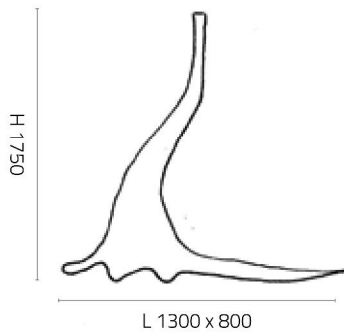

PENELOPE COVERED

VP.1001/RB

Covered in a bordeaux crocheted fire-retardant fabric.

VP.1001/NR

Covered in a glossy black crocheted fire-retardant fabric.

VP.1001/GR

Covered in a glossy grey crocheted fire-retardant fabric.

VP.1001/BI

Covered in a white crocheted fire-retardant fabric.

VP.1001/VARIOUS

Covered in a available colour crocheted fire-retardant fabric.

VP.1001/ONREQUEST

Covered in a colour on request crocheted fire-retardant fabric.

PENELOPE LED BULB

LP.1001

Optional decorative led globo bulb 3/4 satin dimmable. E27 LED 7,5W DIMMABLE - 230V - 806 LUMEN - 3000 K ENERGY CLASS FROM E TO A ++