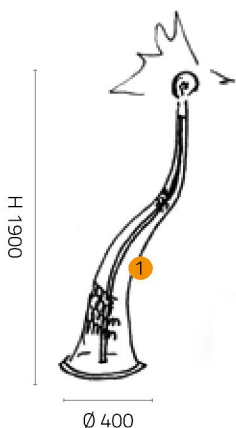

PENELOPE FLOOR LAMP

PN.1001/NR/TL

Black painted floor lamp
with dimmable remote control.

PN.1001/NR

Black painted floor lamp
with ON/OFF dimmer.

E27 - max 60W DIMMABLE - 230V
ENERGY CLASS FROM E TO A++
BULB NOT INCLUDED

IP20 CE