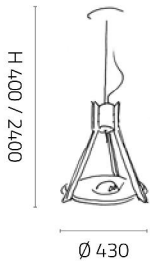

MAÎTRE HANGING LAMP

SS.1006/43/NS

Hanging lamp with satin brass details. Noir sablè.

LED 24W - 24V - 1800 Lumen - 3000 K
ENERGY CLASS FROM A TO A++

BULB INCLUDED

IP20 **CE**