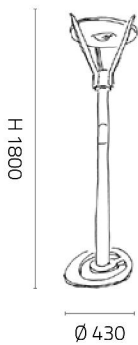

## Metal colours

NS

Noir sablè  
Noir sablè

|  | Item | Technical data |  |
|--|------|----------------|--|
|--|------|----------------|--|

### MAÎTRE FLOOR LAMP

**PN.1006/NS/TL**

Floor lamp with satin brass details and dimmable remote control. Noir sablè.

LED 24W - 24V - 1800 Lumen - 3000 K  
ENERGY CLASS FROM A TO A++

**BULB INCLUDED**

**IP20** **CE**   